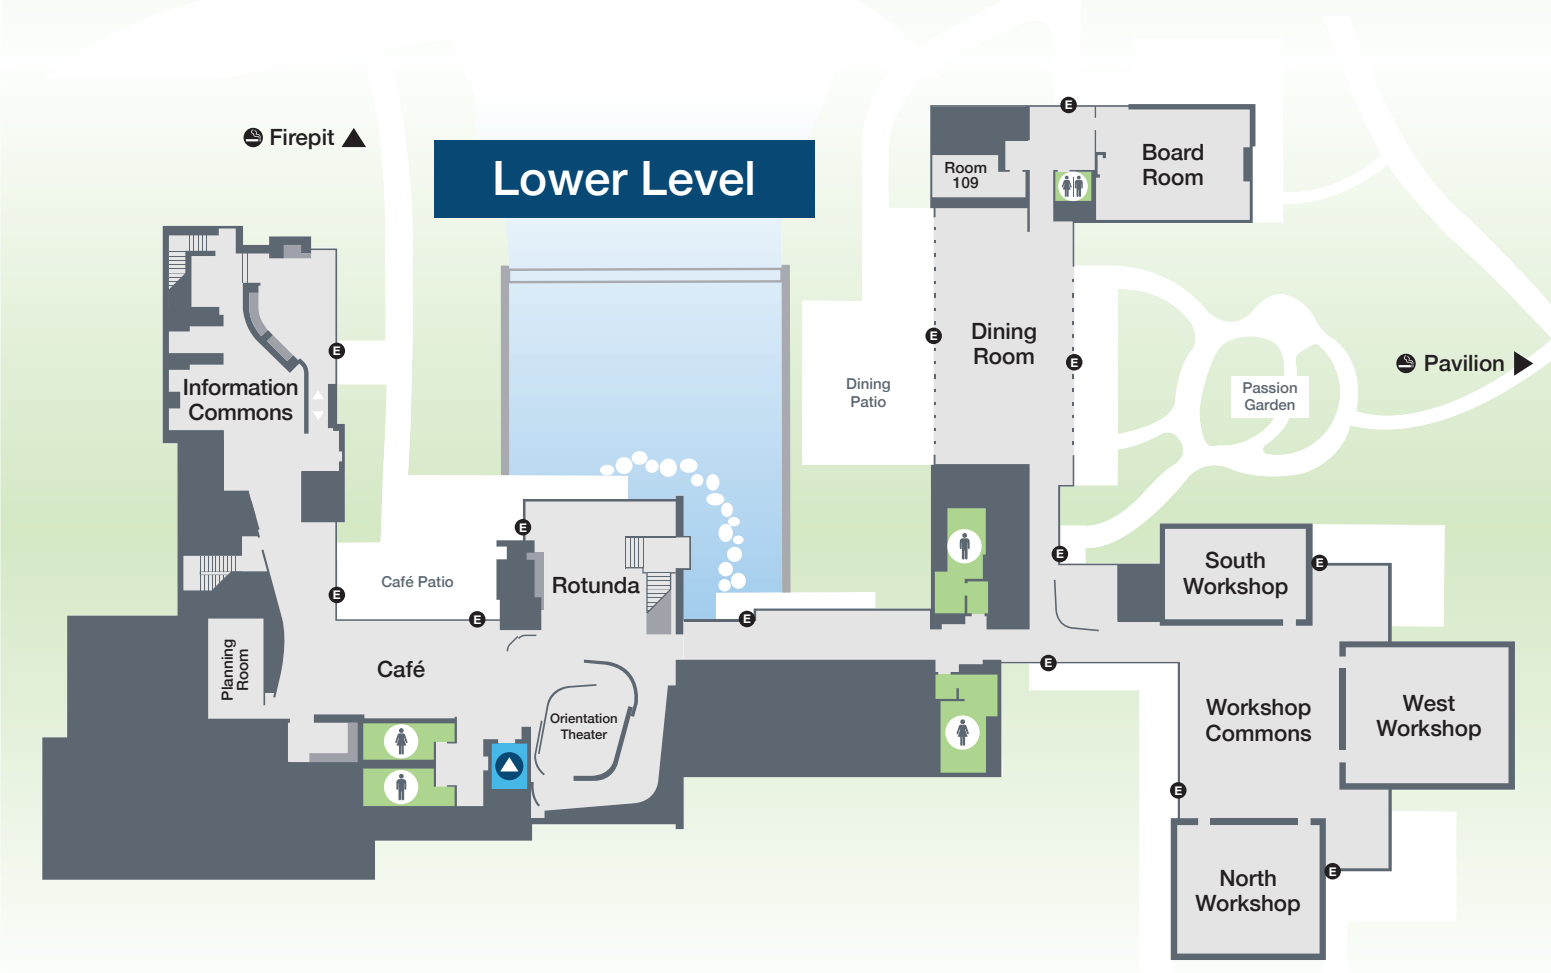

Aileron®

Restrooms

Elevator

Exits

Smoking Areas

Aileron®

Restrooms

Handicap/Elevator

Walking Trail

Exits

Smoking Areas

 **Pond Trail**
1/3 mile

Dock

 Firepit

Team Gazebo

 **Wetlands Trail**
1/4 mile

Waterfall Terrace

 Pavilion

Main Entrance

Electric Car Charging 

Parking

 Firepit

 **Wooded Trail**
3/4 mile