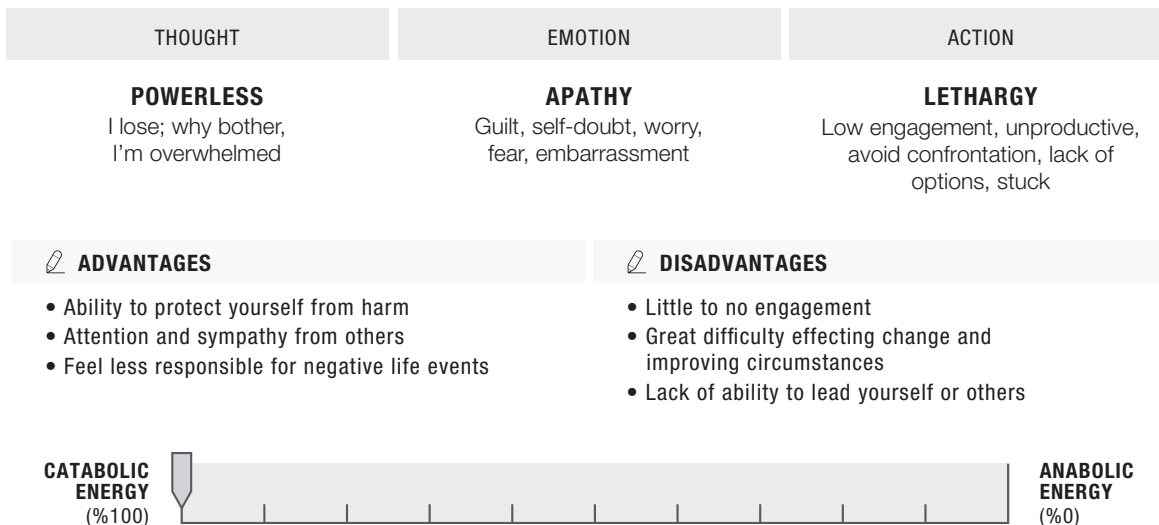

Diving Deeper Into the 7 Levels of Energy

LEVEL 1 - THE VICTIM

LEVEL 2 - THE FIGHTER

LEVEL 3 - THE RATIONALIZER

LEVEL 4 - THE CAREGIVER

LEVEL 5 - THE OPPORTUNIST

LEVEL 6 - THE VISIONARY

LEVEL 7 - THE CREATOR

THOUGHT	EMOTION	ACTION
---------	---------	--------

NON-JUDGEMENT

Winning and losing are illusions; I am

ABSOLUTE PASSION

Unconditional love, ecstasy

CREATION

Genius, focus on "everything" and "nothing", can use lower levels at will

ADVANTAGES

- Creation of anything you choose
- Highly intelligent

DISADVANTAGES

- Perception of disconnection
- Nothing is seen as real

CATABOLIC ENERGY
(%0)

ANABOLIC ENERGY
(%100)