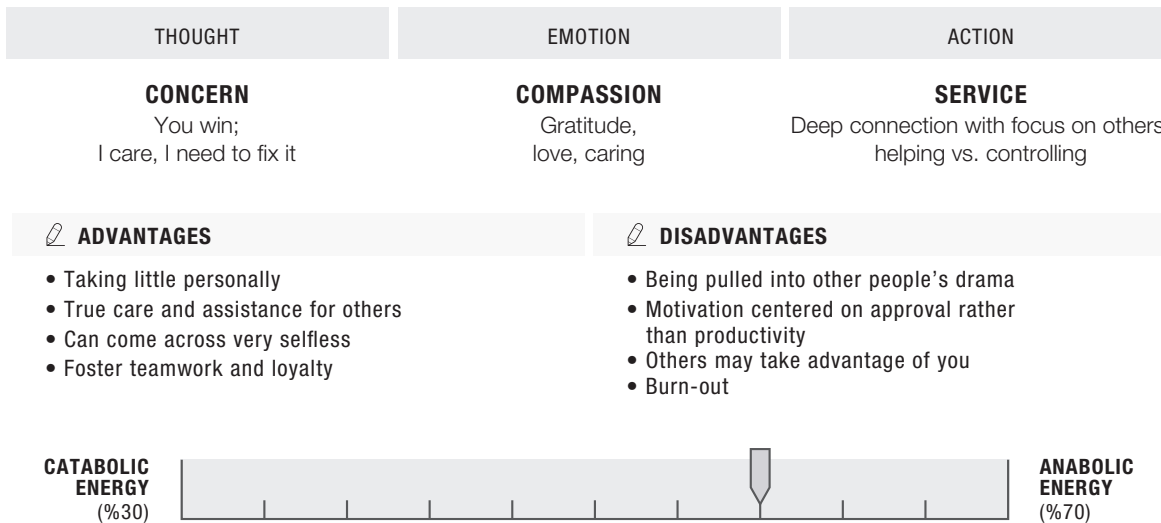

Diving Deeper Into the 7 Levels of Energy

LEVEL 1 - THE VICTIM

LEVEL 2 - THE FIGHTER

LEVEL 3 - THE RATIONALIZER

LEVEL 4 - THE CAREGIVER

LEVEL 5 - THE OPPORTUNIST

LEVEL 6 - THE VISIONARY

LEVEL 7 - THE CREATOR

THOUGHT	EMOTION	ACTION
---------	---------	--------

NON-JUDGEMENT

Winning and losing are illusions; I am

ABSOLUTE PASSION

Unconditional love, ecstasy

CREATION

Genius, focus on "everything" and "nothing", can use lower levels at will

ADVANTAGES

- Creation of anything you choose
- Highly intelligent

DISADVANTAGES

- Perception of disconnection
- Nothing is seen as real

CATABOLIC ENERGY
(%0)

ANABOLIC ENERGY
(%100)