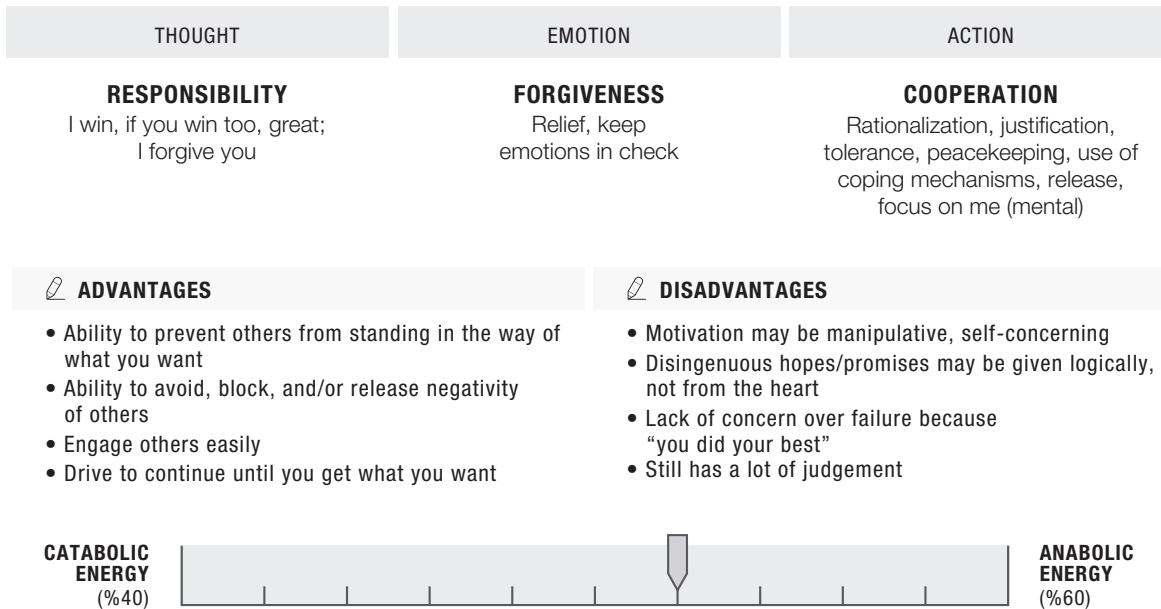

Diving Deeper Into the 7 Levels of Energy

LEVEL 1 - THE VICTIM

LEVEL 2 - THE FIGHTER

LEVEL 3 - THE RATIONALIZER

LEVEL 4 - THE CAREGIVER

LEVEL 5 - THE OPPORTUNIST

LEVEL 6 - THE VISIONARY

LEVEL 7 - THE CREATOR

THOUGHT	EMOTION	ACTION
---------	---------	--------

NON-JUDGEMENT

Winning and losing are illusions; I am

ABSOLUTE PASSION

Unconditional love, ecstasy

CREATION

Genius, focus on "everything" and "nothing", can use lower levels at will

ADVANTAGES

- Creation of anything you choose
- Highly intelligent

DISADVANTAGES

- Perception of disconnection
- Nothing is seen as real

CATABOLIC ENERGY
(%0)

ANABOLIC ENERGY
(%100)