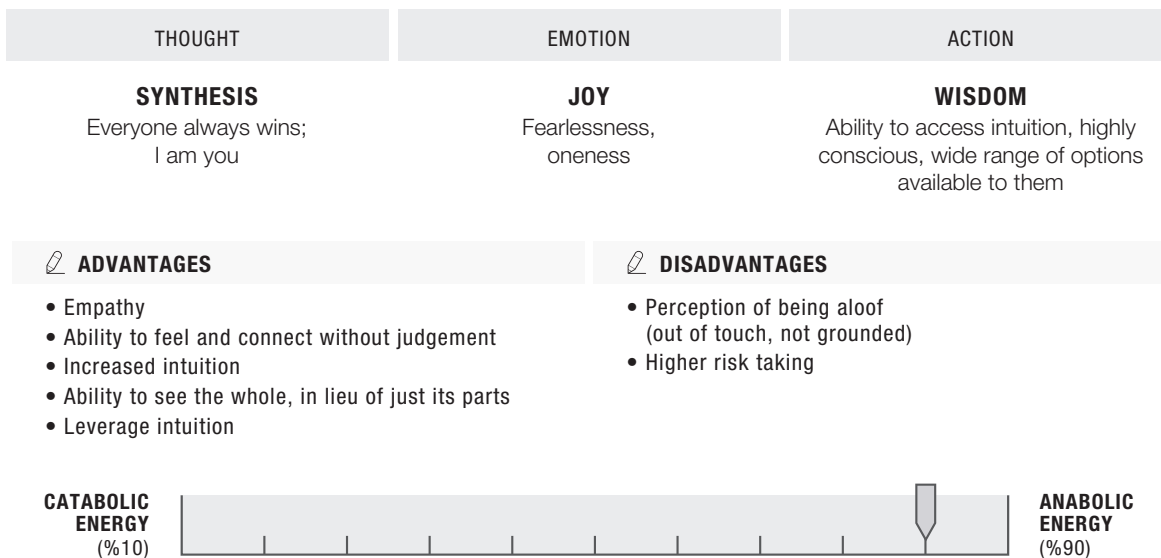

Diving Deeper Into the 7 Levels of Energy

LEVEL 1 - THE VICTIM

LEVEL 2 - THE FIGHTER

LEVEL 3 - THE RATIONALIZER

LEVEL 4 - THE CAREGIVER

LEVEL 5 - THE OPPORTUNIST

LEVEL 6 - THE VISIONARY

LEVEL 7 - THE CREATOR

THOUGHT	EMOTION	ACTION
---------	---------	--------

NON-JUDGEMENT

Winning and losing are illusions; I am

ABSOLUTE PASSION

Unconditional love, ecstasy

CREATION

Genius, focus on "everything" and "nothing", can use lower levels at will

ADVANTAGES

- Creation of anything you choose
- Highly intelligent

DISADVANTAGES

- Perception of disconnection
- Nothing is seen as real

CATABOLIC ENERGY
(%0)

ANABOLIC ENERGY
(%100)