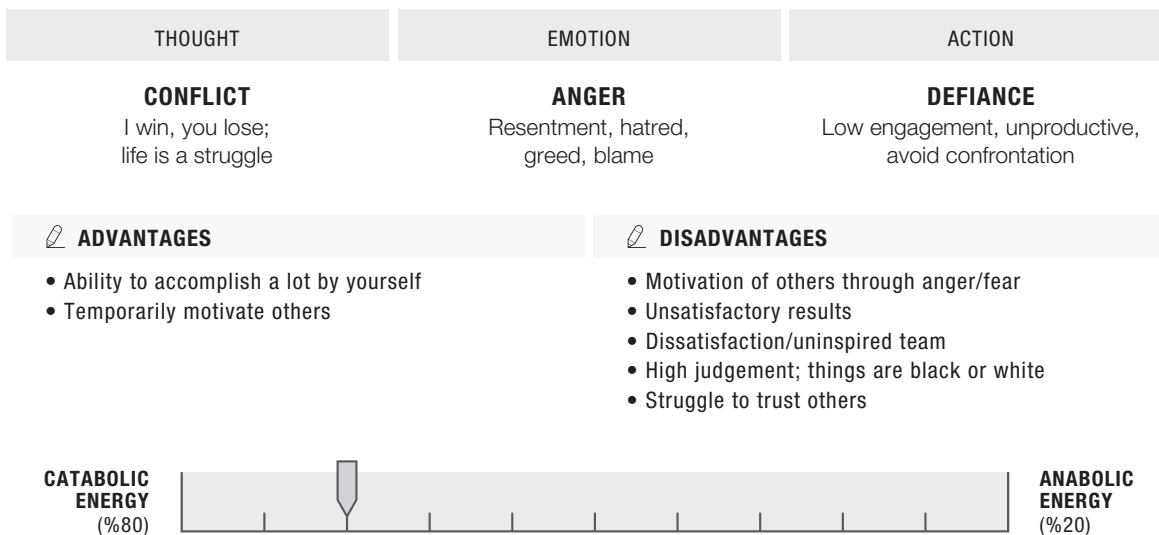

Diving Deeper Into the 7 Levels of Energy

LEVEL 1 - THE VICTIM

LEVEL 2 - THE FIGHTER

LEVEL 3 - THE RATIONALIZER

LEVEL 4 - THE CAREGIVER

LEVEL 5 - THE OPPORTUNIST

LEVEL 6 - THE VISIONARY

LEVEL 7 - THE CREATOR

THOUGHT	EMOTION	ACTION
---------	---------	--------

NON-JUDGEMENT

Winning and losing are illusions; I am

ABSOLUTE PASSION

Unconditional love, ecstasy

CREATION

Genius, focus on "everything" and "nothing", can use lower levels at will

ADVANTAGES

- Creation of anything you choose
- Highly intelligent

DISADVANTAGES

- Perception of disconnection
- Nothing is seen as real

CATABOLIC ENERGY
(%0)

ANABOLIC ENERGY
(%100)