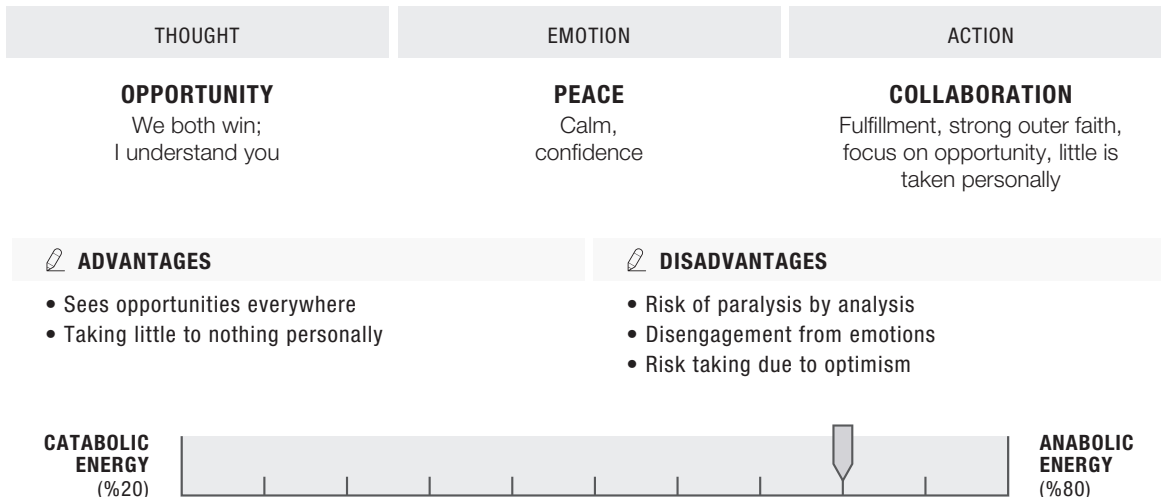

Diving Deeper Into the 7 Levels of Energy

LEVEL 1 - THE VICTIM

LEVEL 2 - THE FIGHTER

LEVEL 3 - THE RATIONALIZER

LEVEL 4 - THE CAREGIVER

LEVEL 5 - THE OPPORTUNIST

LEVEL 6 - THE VISIONARY

LEVEL 7 - THE CREATOR

THOUGHT	EMOTION	ACTION
---------	---------	--------

NON-JUDGEMENT

Winning and losing are illusions; I am

ABSOLUTE PASSION

Unconditional love, ecstasy

CREATION

Genius, focus on "everything" and "nothing", can use lower levels at will

ADVANTAGES

- Creation of anything you choose
- Highly intelligent

DISADVANTAGES

- Perception of disconnection
- Nothing is seen as real

CATABOLIC ENERGY
(%0)

ANABOLIC ENERGY
(%100)